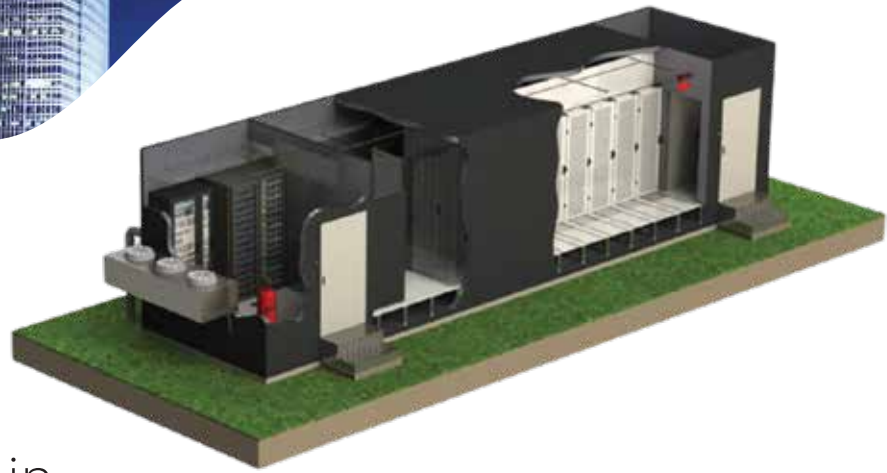

SPECIAL POWER SYSTEMS

10KVA -1MVA

Special and reinforced special power electronic products that respond to different industrial needs in harsh environmental conditions and differ in terms of dimensions, input output parameters, etc. are designed and manufactured.

CONTAINER TYPE POWER ELECTRICITY SYSTEMS

It is a secure, weatherproof and fire-protected, easy-to-install, integrated, scalable-on-demand mobile power system where IT infrastructure and generator are integrated and presented together in a container for special and remote applications.

Container Power Systems, which include power protection, cooling, fire control, security and central environment monitoring management, are all-in-one for all kinds of remote and special applications with high efficiency, fast placement, easy location change, energy saving and flexibility, and provide users with the lowest total cost of ownership by minimizing energy consumption.

FEATURES

All-in-one container UPS system including power supply, distribution, cooling, fire suppression, environmental monitoring and generator

Wide range of modules from 10-1000kVA

Each 1MW power module can be scaled up to xx MVA